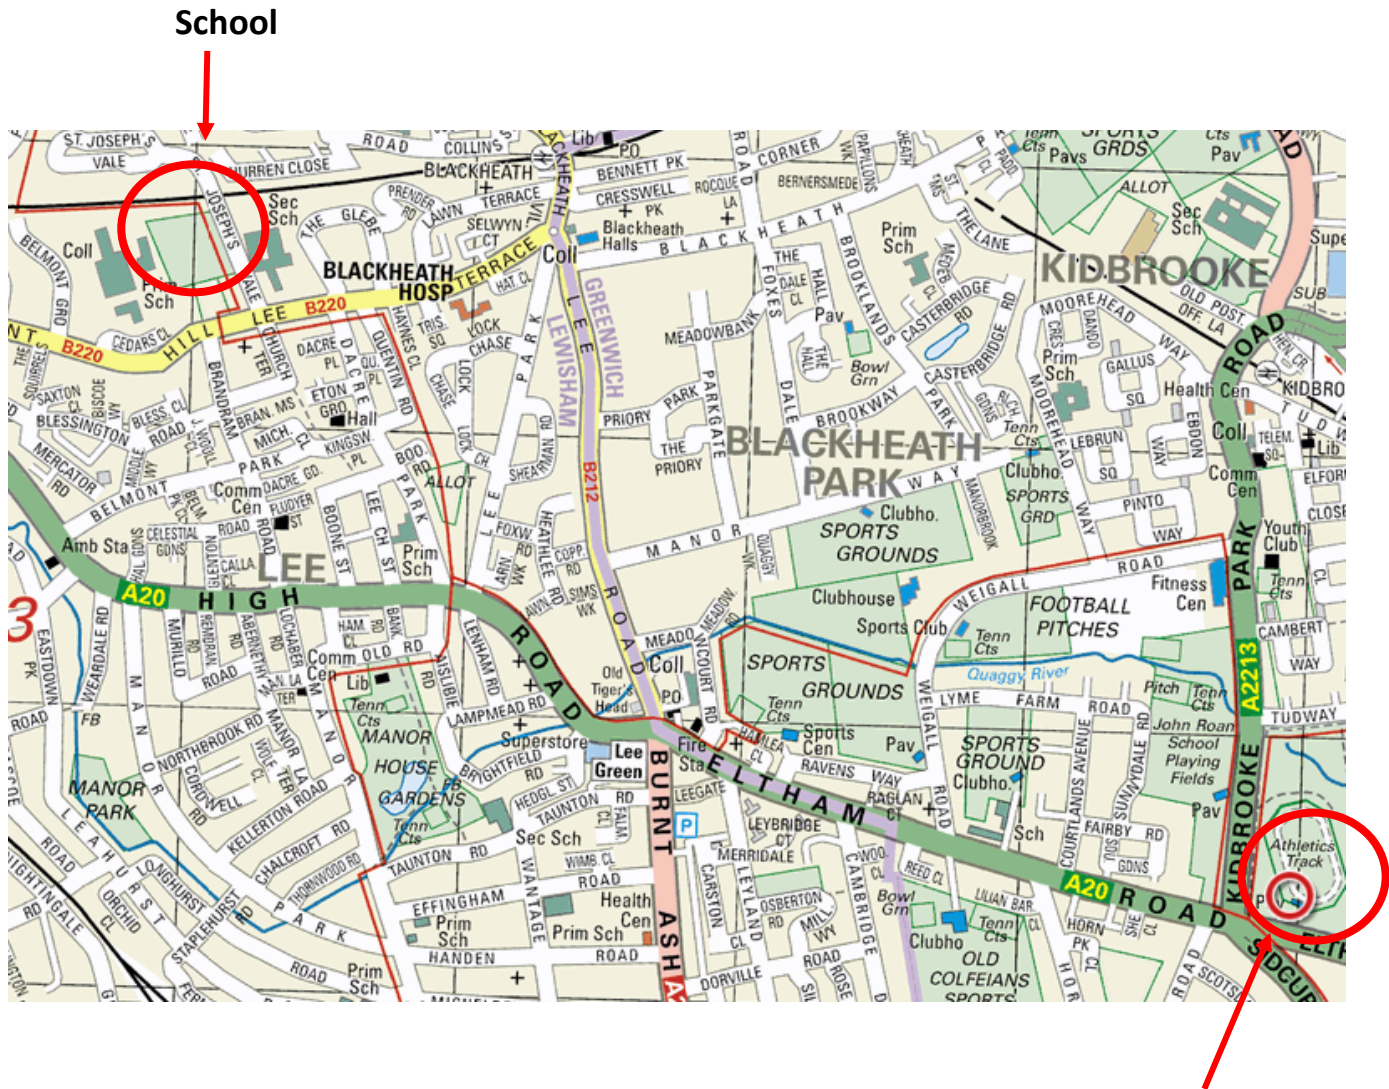

Directions to Sutcliffe Park Athletics Track

Full Address: SUTCLIFFE PARK ATHLETICS STADIUM. ELTHAM ROAD. SE9 5LW.

The map below shows the location of Sutcliffe Park Athletics Track (Marked on the map).