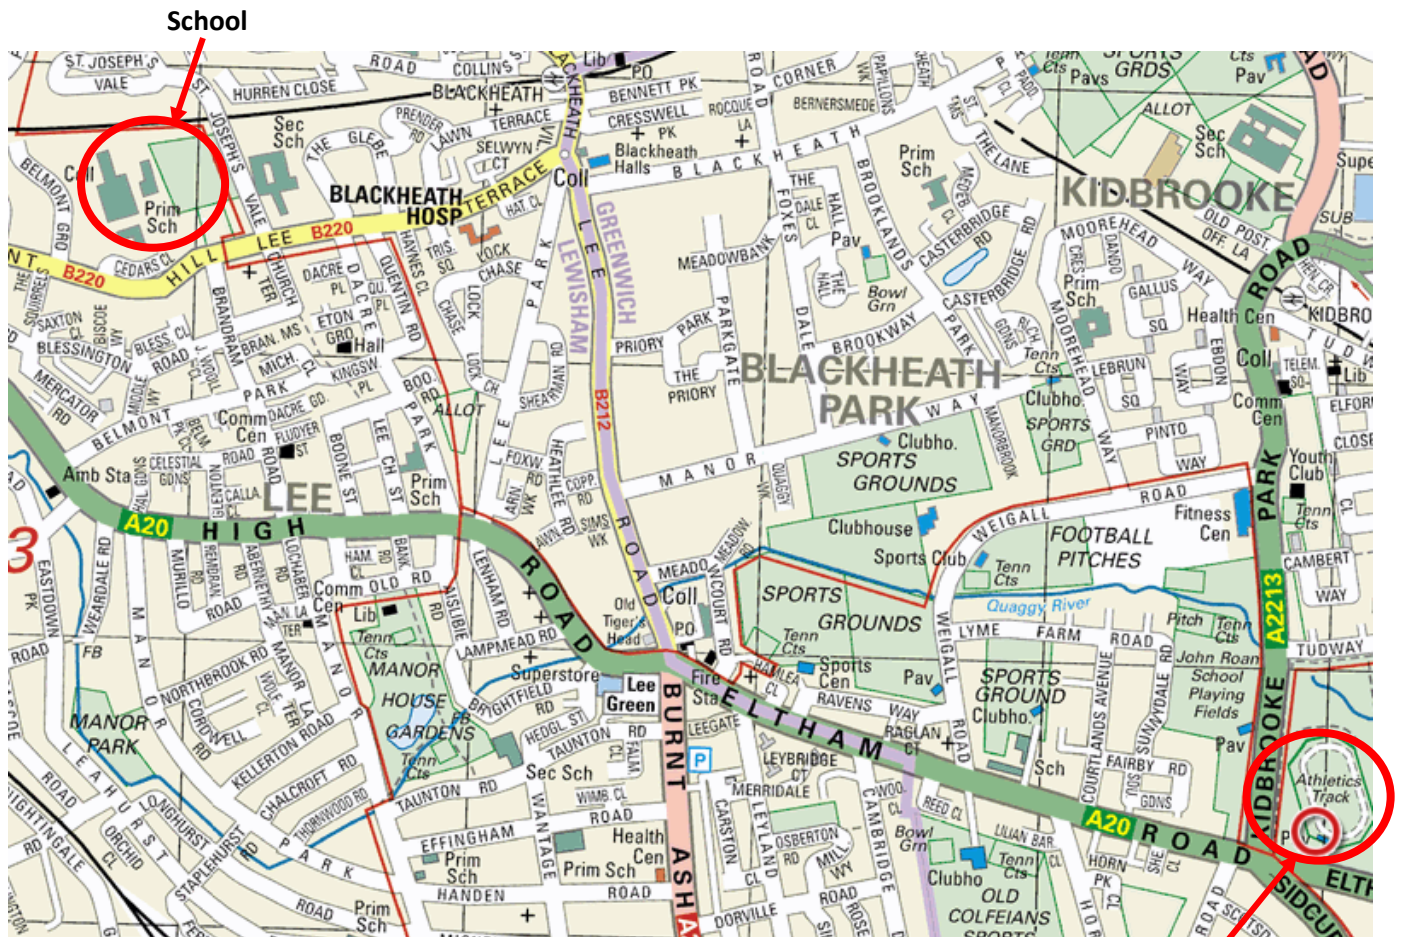

## Directions to Sutcliffe Park Athletics Track

**Full Address:** Sutcliffe Park Athletics Stadium. Eltham Road. SE9 5LW.

The map below shows the location of Sutcliffe Park Athletics Track (Marked on the map).